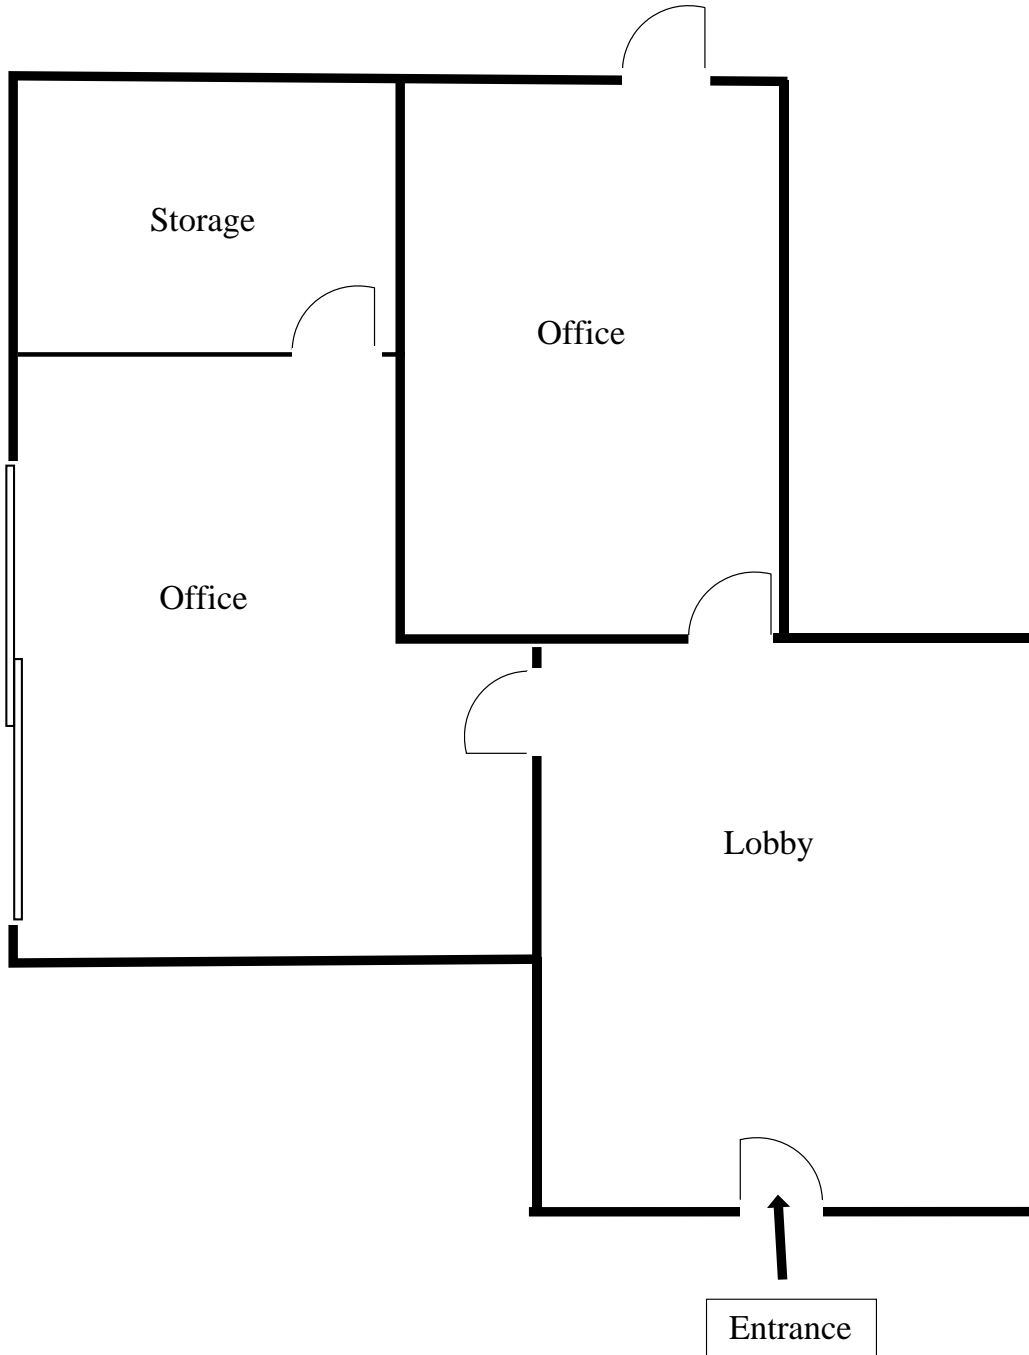

Direct Access to Parking Lot

881 Dover Drive  
Suite 150  
757 Sq.Ft.