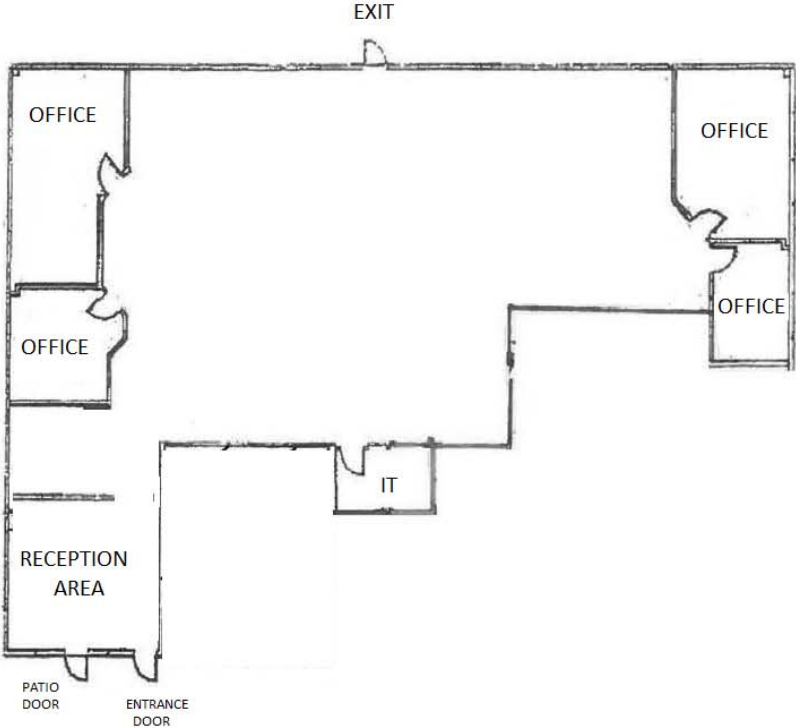

**4701 Von Karman Ave Suite 250  
Newport Beach CA 92660**

**4, 785 Sq. Ft**

\*Floorplan Is Not To Scale\*